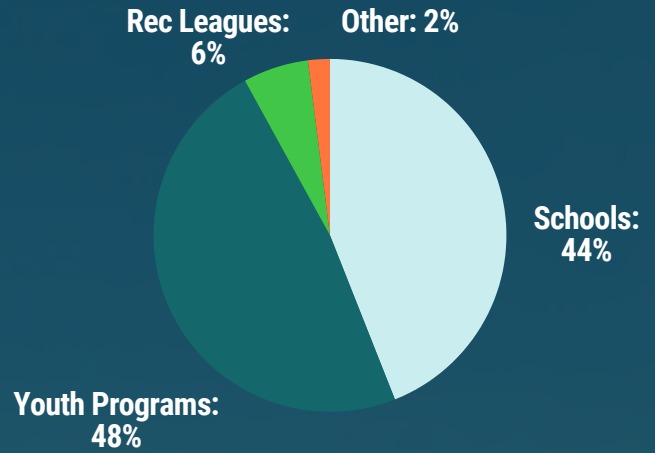

2023 BY THE NUMBERS

$1,147,609

worth of sports equipment collected

$946,590

worth of sports equipment distributed

262

total programs impacted

154

new programs reached

Programs Served