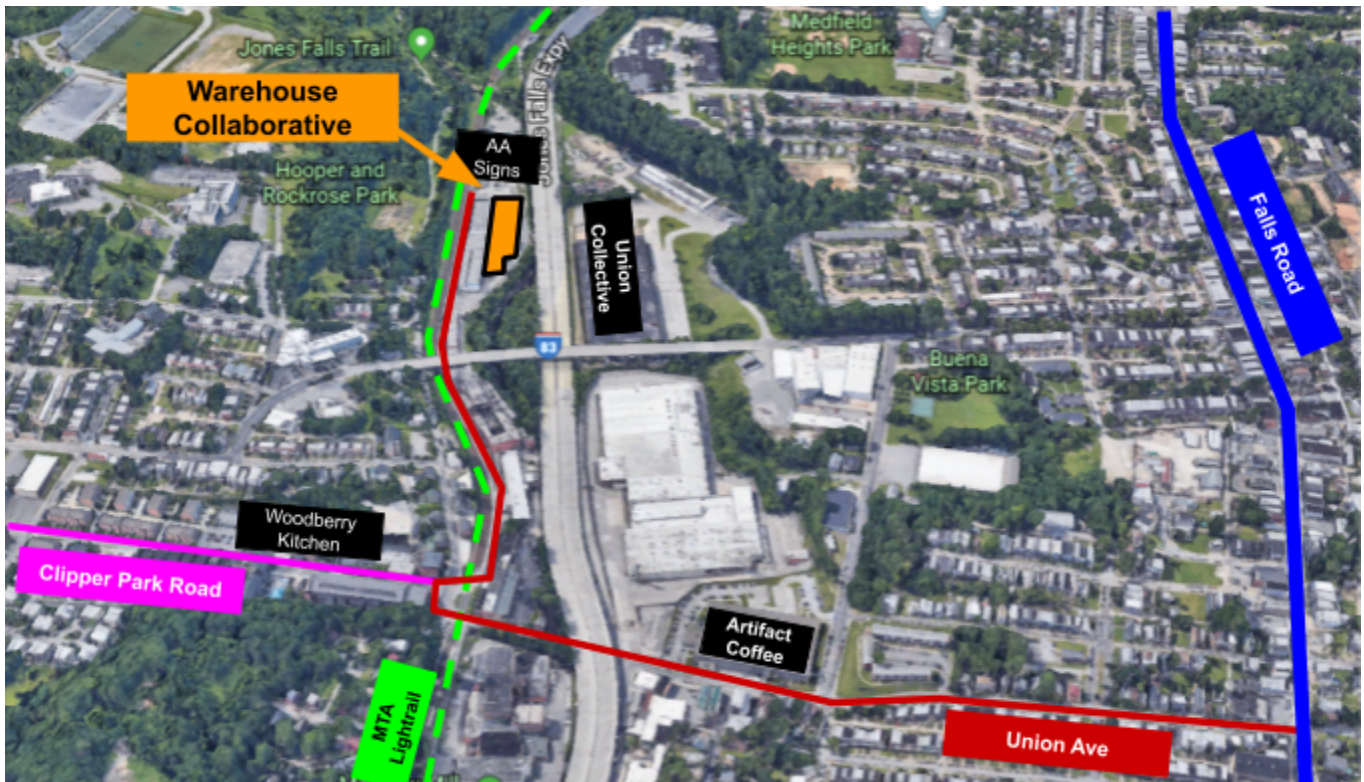

WAREHOUSE COLLABORATIVE

Driving Directions

Address

1794 Union Avenue Baltimore, MD 21211 ([map](#) / [street view](#))

Tenants

Baltimore Teacher Supply Swap

Break A Difference

Maryland Book Bank

Bedtime in a Box

Leveling the Playing Field

School Colors

Directions

On Union Ave:

Drive west towards the 83 overpass, MTA Lightrail Station & Woodberry Kitchen. As you cross the rail tracks, make a right as if you're making a U-turn to cross the rail tracks again. Follow the strip of warehouses on Union Ave all the way to the end where you'll see a small parking lot — we're directly front of AA Signs (see orange below).

On Clipper Park Road:

Drive east past Woodberry Kitchen and towards the MTA Lightrail Station. As you approach Union Ave, veer left and cross the rail tracks towards the strip of warehouses. Follow the strip of warehouses on Union Ave all the way to the end where you'll see a small parking lot — we're directly front of AA Signs (see orange below).

Next Page for Parking & Loading Dock Instructions